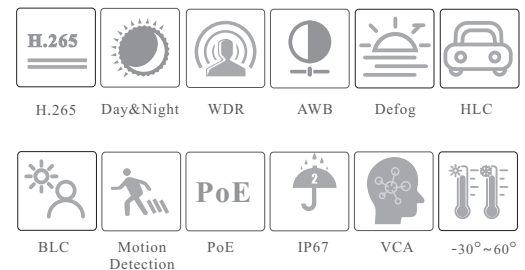

CAMERA

## 5MP IR Water-Proof Turret Network Camera

- H.265+/H.265/H.264+/H.264/MJPEG coding
- Max. resolution: 2592 × 1944
- ICR auto switch, true day / night vision
- 30 ~ 50m IR night view distance
- Motorized zoom lens
- 3D DNR, true WDR, HLC, BLC, Defog, NIR, Smart IR and ROI coding
- Support image distortion correction
- Built-in micro SD card slot, up to 256GB
- DC12V/PoE power supply
- IP 67 ingress protection
- Support three streams
- Support remote monitoring by smart phones & tablet PCs with iOS and Android OS
- Intelligent analytics