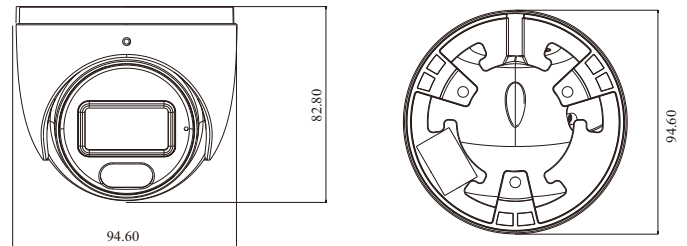

DORI Distance

Lens	Detect	Observe	Recognize	Identify
2.8mm	62m(203ft)	25m(81ft)	12m(40ft)	6m(20ft)
3.6mm	79m(259ft)	32m(104ft)	16m(52ft)	8m(26ft)
Others				
Power Supply	DC12V/PoE			
Power Consumption	< 6W			
Storage Conditions	- 30 °C ~ 65 °C (-22°F~149°F), Humidity: less than 95 % (non-condensing)			
Operating Conditions	- 30 °C ~ 60 °C (-22°F~140°F), Humidity: less than 95 % (non-condensing)			
Dimensions (mm)	Φ 94.6 × 82.8			
Weight (net)	Approx. 0.45KG			
Installation	Ceiling mounting; wall mounting			
Certificate	CE, FCC			
Environmental Protection	Complies with Directive EU RoHS, WEEE(2012/19/EU), directive 94/62/EC and REACH(EC1907/2006)			

DIMENSIONS