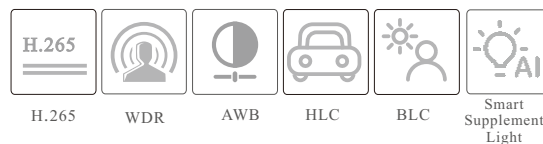

en.tvt.net.cn

For more information, please visit our website

SPECIFICATIONS

Specifications	Model	TD-9544S4-C
Camera		
Image Sensor	1/3 "CMOS	
Image Size	2560×1440	
Electronic Shutter	1/1s ~ 1 / 100000s	
Iris Type	Fixed Iris	
Min. Illumination	0.005 lux @F1.6, AGC ON; 0 lux with illumination on	
Lens	2.8mm@F1.6, Horizontal FoV: 94°; Vertical FoV: 50°; Diagonal FoV: 115° 3.6mm@F1.6, Horizontal FoV: 78°; Vertical FoV: 40°; Diagonal FoV: 97°	
Focus	Fixed	
Lens Mount	M12	
Day&Night	ICR	
Wide Dynamic Range	120dB	
BLC	Yes	
HLC	Yes	
Digital NR	Yes	
S/N Ratio	≥ 50dB	
Angle Adjustment	Pan: 0°~360°; Tilt: 0°~75°; Rotation: 0°~360°	
Image		
Video Compression	Main stream: H.265+ / H.265 / H.264+ / H.264 Sub stream: H.265+ / H.265 / H.264+ / H.264 / MJPEG Third stream: H.265+ / H.265 / H.264+ / H.264 / MJPEG	
H.265 Compression Standard	Main Profile@Leve4.1 High Tier	
Resolution	4MP (2560×1440), 3MP (2304×1296), 1080P (1920×1080), 720P (1280×720), D1, VGA (640×480), CIF, 480×240	
Main Stream	60Hz: 4MP/3MP/1080P/720P(1~30fps); 50Hz: 4MP/3MP/1080P/720P(1~25fps)	
Sub Stream	60Hz: 720P/D1/VGA/CIF(1~30fps); 50Hz: 720P/D1/VGA/CIF(1~25fps)	
Third Stream	60Hz: D1/480×240/CIF(1~30fps); 50Hz: D1/480×240/CIF(1~25fps)	
Bit Rate	64 Kbps ~ 6 Mbps	
Bit Rate Type	VBR / CBR	
Image Settings	ROI, Saturation, Brightness, Hue, Contrast, Wide Dynamic, Sharpness, Image Mirror, Image Flip, NR, etc. adjustable through client software or web browser	
Audio Compression	G711A/U	
ROI	Each ROI to be configured separately	
Interfaces		
Network	RJ45	
Video Output	No	
Audio	1CH audio input; 1CH built-in MIC	
Storage	Built-in micro SD card slot, up to 256GB	
Reset	Yes	
Functions		
Remote Monitoring	Web browser / TVT NVR / NVMS2.X / Mobile APP	
Web Browser	IE (plug-in required) / Google Chrome / Edge / Firefox / Safari	
Online Connection	Support simultaneous monitoring for up to 3 users; Support multi-stream real time transmission	
Network Protocol	UDP, IPv4, IPv6, DHCP, NTP, RTSP, RTP, RTCP, RTMP, PPPoE, DDNS, SMTP, FTP, 802.1x, SNMP, UPnP, HTTP, HTTPS, HTTP POST, P2P, QoS	
Interface Protocol	ONVIF	
Storage	Network remote storage; micro SD card storage	
Smart Alarm	Motion detection, SMD, SD card full, SD card error	
Smart Event	Video Exception (scene change, video blur and abnormal color detection), line crossing / region intrusion detection (human/motor vehicle/non-motor vehicle classification), abandoned/missing object detection	
General Function	Watermark, IP address filtering, video mask, heartbeat, system config backup, smart supplement light, corridor pattern	
PoE	Yes (IEEE802.3af)	
Supplement Light Range	IR range: 20 ~ 30 m; white light range: 20 ~ 30 m	
Ingress Protection	IP67	
Security	Video encryption, firmware encryption, configuration encryption, illegal login lock, IP address filtering, 802.1x authentication, basic and digest authentication for HTTP	