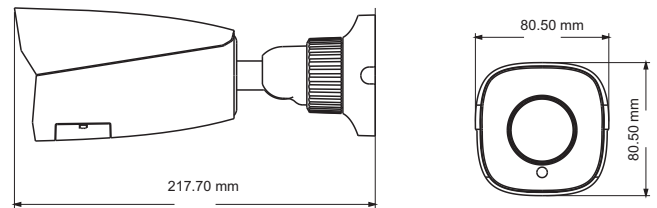

Working Environment	- 30 °C ~ 50 °C, 10 % ~ 90 % ( relative humidity )
Dimensions ( mm )	217.7 x 80.5 x 80.5
Weight ( net )	Approx. 0.56KG

### DIMENSIONS