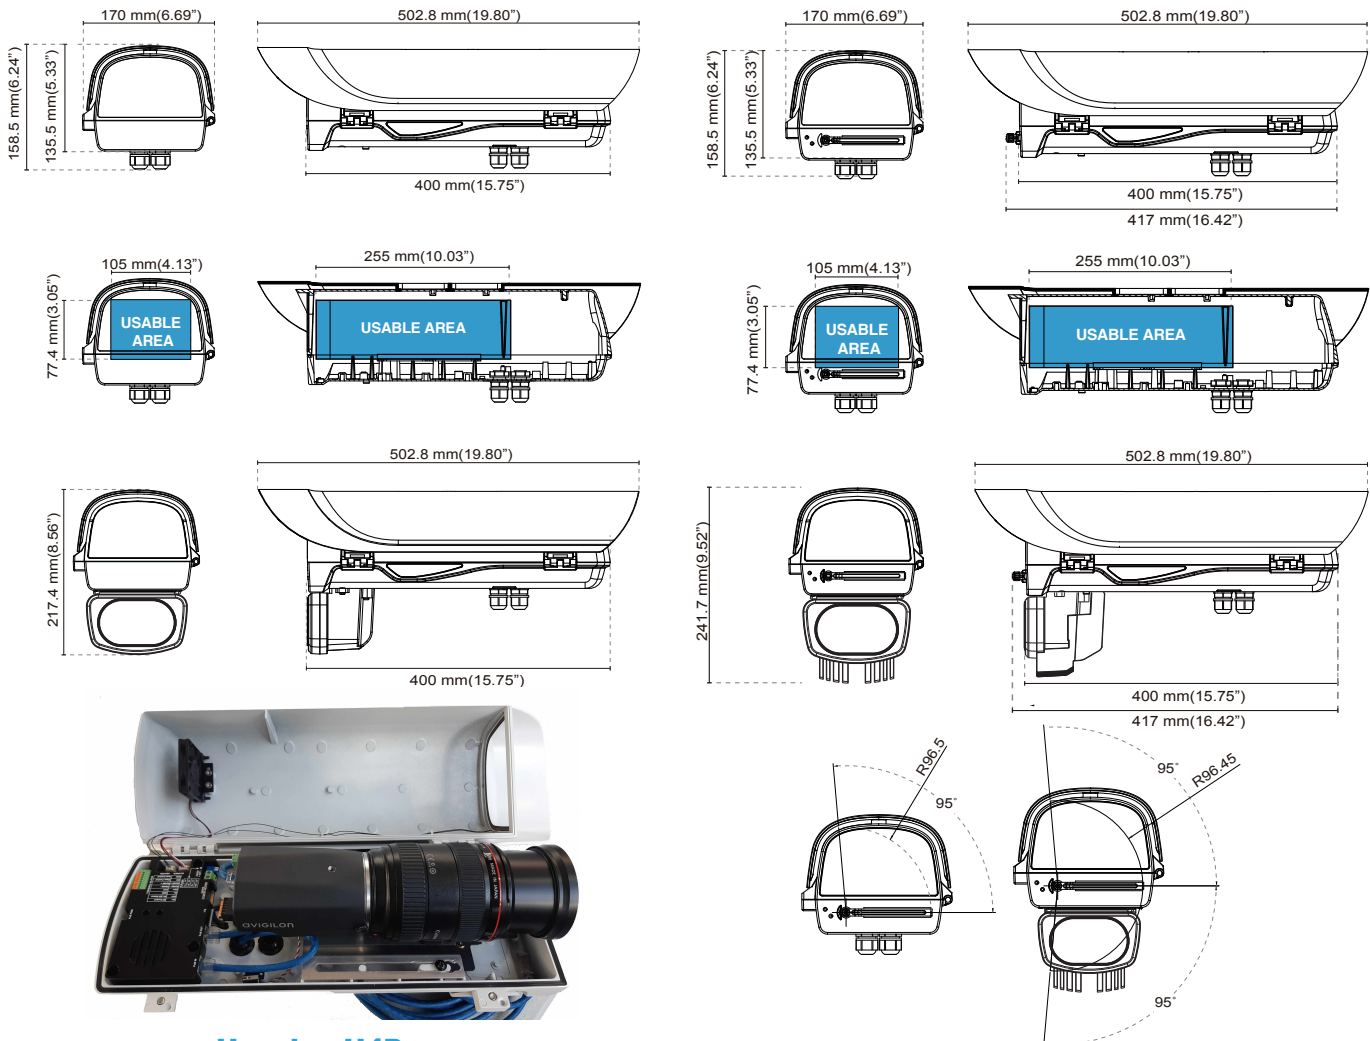

## Professional PoE+/UPoE Camera Housing

- IP68/IK10
- Window heater & blower
- Adjustable sunshield
- Powered by 60W / 95W PoE
- I: ITB(Illuminator touch board for optional 6W/12W/24W VAIR illuminator as 60W PoE is input)  
ITB(Illuminator touch board for optional 48W VAIR illuminator as 95W PoE is input)
- W: Wiper

### P50/P60 Series Matrix Table

	24VAC In	PoE 30W In	PoE 30/60/95W In	Window Heater	Camera Heater (-50°C ~50°C)	Adjustable Sunshield	Blower	ITB for Optional 6W VAIR LED	ITB for Optional 12/24W VAIR LED	ITB for Optional 48W VAIR LED	Side-Opening Alarm	Wiper	IP66	IP68
IPAET700	-	-	v	v	-	v	v	v	v(60W PoE)	v(95W PoE)	v	-	-	v
IPAET710	-	-	v	v	-	v	v	v	v(60W PoE)	v(95W PoE)	v	v	v	-

### Dimensions

Housing-H4Pro