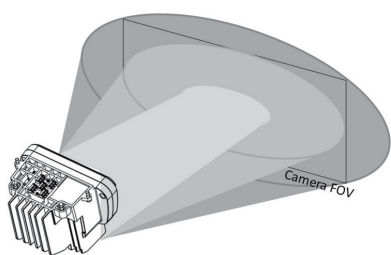

Professional Camera Housing Line

P60 Series

60/95W PoE Input

- ITB(Illuminator Touch Board) for optional Vair-IR illuminator
- quick latch & tether wire for safety installation
- side opening alarm interface
- Adjustable sunshield
- optional wiper
- optional cold start heater
- I : ITB(Illuminator touch board)
- W: Wiper
- A: Artic cold start heater at -40°C (operating temperature -50°C)
- fit camera equipped 8-80mm varifocal lens
- Window heater for demisting & deicing
- Blower
- optional vai-IR illuminator
- optional water tank & pump

VAIR Illuminator Technology

VAIR technology is an optical technology to adjust illuminator beam angle by remote control thru RS485 Pelco-D command or manual dip switch to suit camera FOV

Wide angle for short distance