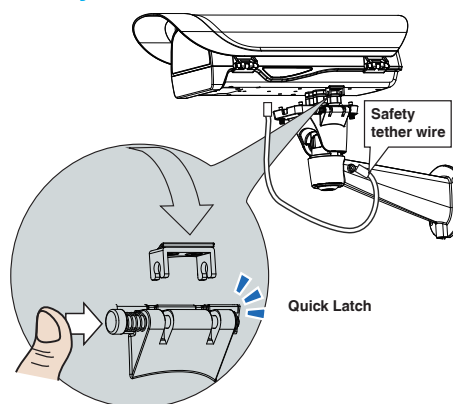

Safety tether wire & Quick latch for safety installation