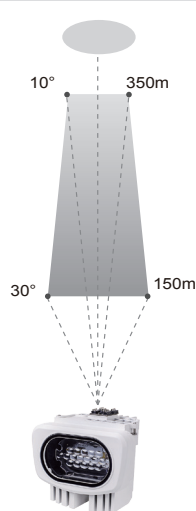

VR-120	VR-481
Snap-in 12W IR LEDs	Snap-in 48W IR LEDs