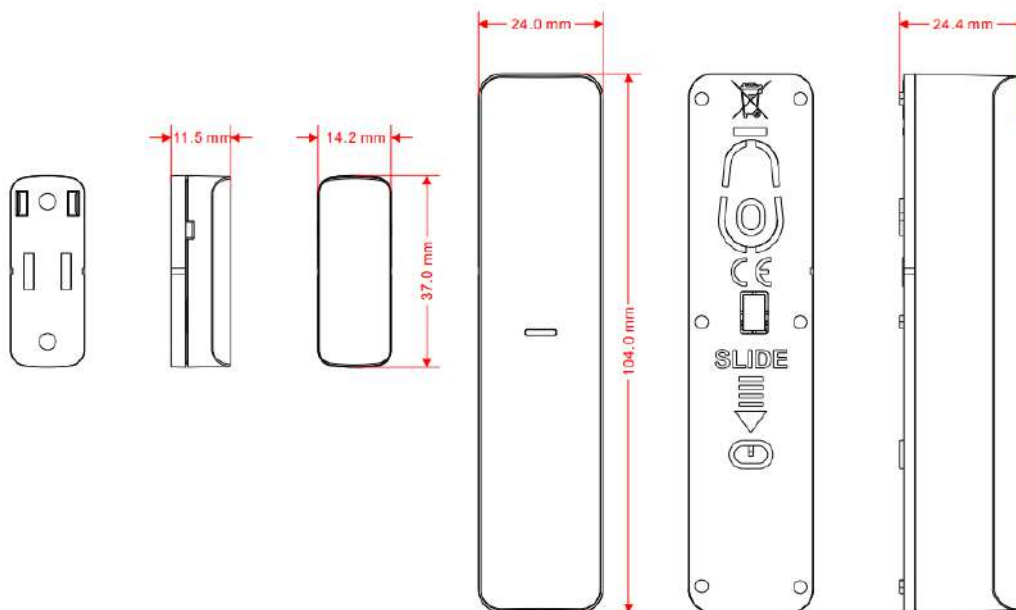

▪ **Dimension**

▪ **Accessory**

▪ **Optional**

DS-PDP-IN-CR123A Indoor Detector Battery	DS-PWA96-Kit-WE AX PRO Kit (868MHz)	DS-PWA96-Kit-WB AX PRO Kit (433MHz)	DS-PDB-MC-Adapter	DS-PWA96-Kit1-WE
DS-PWA96-Kit2-WE DS-PDB-MC-Brown