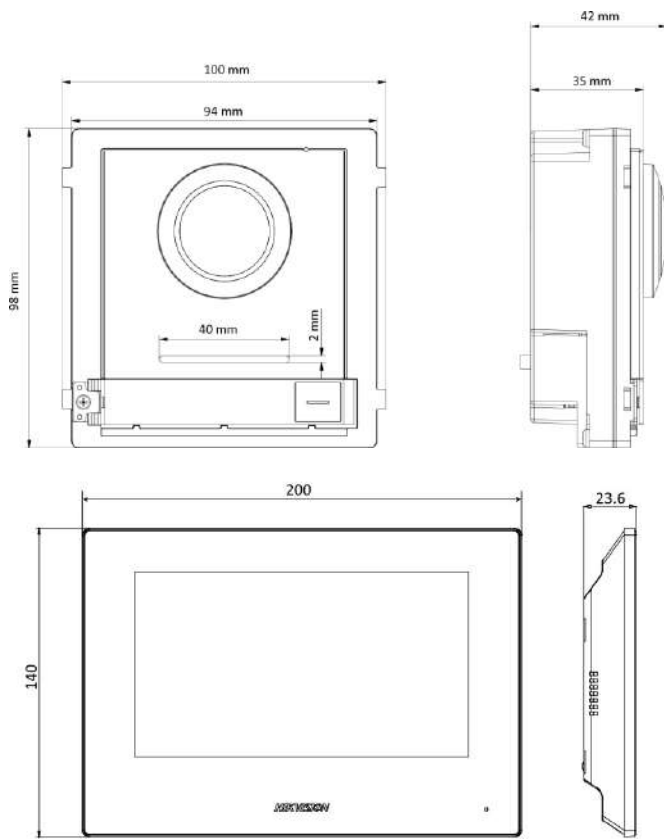

Working humidity	10% to 90%
Dimension	100 mm × 98 mm × 42 mm (3.94" × 7.8" × 1.65")
Installation	Wall mounting
Protection level	IP 65
Button	1
Power input	Powered by KAD704Y or KAD706Y series distributor

Available Model

DS-KIS702Y-P

Indoor station	
Network interface	Two-wire interface
RS-485	1
Alarm input	8 zones alarm input
Relay output	2 (30 V Max.)
TF card	Support, Max. 128 GB

Dimension

Indoor station	
Power supply	Powered by KAD704Y or KAD706Y distributor