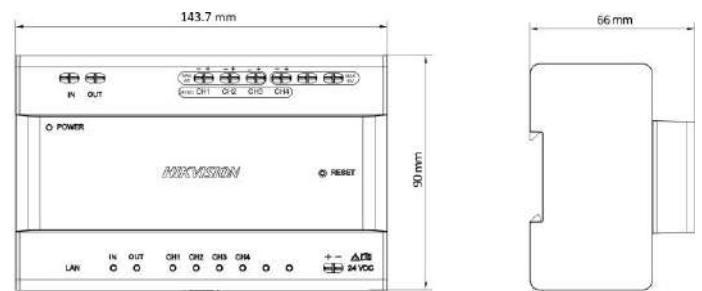

Power consumption	≤ 4 W
Working temperature	-10 ° C to 50 ° C (14 ° F to 122 ° F)
Working humidity	10% to 90%
Dimensions (W × H × D)	200 mm × 140 mm × 23.6 mm (7.87" × 5.51" × 0.93")

Video Audio Distributor

Indoor station	
Operation system	Embedded Linux operation system
Memory	128 MB
Flash	32 MB

Network interface	1 RJ45
Two-wire interface	6 (2 for cascading and 4 for devices)
Signal indicator	6
Power indicator	1
Reset	1

Indoor station	
Display screen	7-inch TFT LCD
Display resolution	1024 × 600
Operation method	Capacitive touch

Video Audio Distributor

Indoor station	
Audio input	Built-in omnidirectional microphone
Audio output	Built-in loudspeaker
Audio quality	Noise suppression and echo cancellation
Volume	Local or software control
Audio compression standard	G.711 U, G.711 A
Audio compression Rate	64 Kbps

Power supply	24 VDC
Power consumption	CH1 to CH3 < 4 W, CH4 < 8 W
Working temperature	-10 ° C to 55 ° C (14 ° F to 131 ° F)
Working humidity	10% to 90%

Indoor station	
Wired network	Two-wire network
Wireless network	Wi-Fi 802.11b/g/n
Protocol	TCP/IP, SIP, RTSP

Available Model

DS-KIS702Y-P

Indoor station	
Network interface	Two-wire interface
RS-485	1
Alarm input	8 zones alarm input
Relay output	2 (30 V Max.)
TF card	Support, Max. 128 GB

Dimension

Indoor station	
Power supply	Powered by KAD704Y or KAD706Y distributor