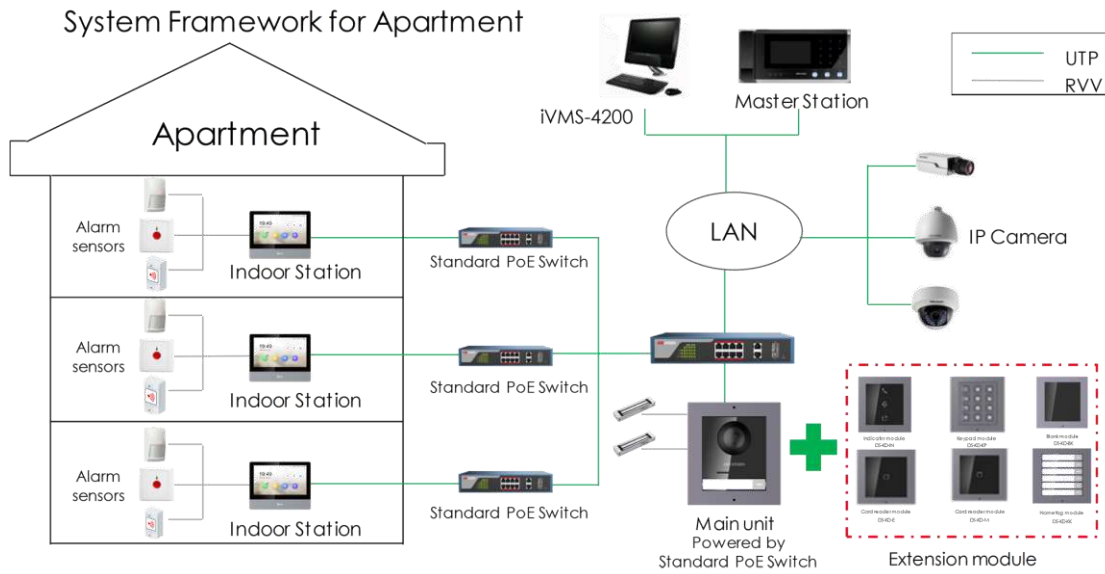

DS-KIS602 Video Intercom Bundle

Key Feature

Indoor Station

- UI V2.0: User friendly design
- 7-inch colorful touch screen with resolution 1024 × 600
- Standard PoE
- Stores messages and captured pictures in the TF card
- Remote unlocking via the client software or the mobile client
- Views live videos of door stations and linked cameras
- Supports wireless network

Specifications

Indoor Station

Model		DS-KH6320-WTE1
System	Memory	128 MB
	Flash	32 MB
	Operation system	Embedded Linux operation system
Display	Display screen	7-inch colorful TFT LCD
	Display resolution	1024 × 600
	Operation method	Capacitive touch screen
Audio	Audio input	Built-in omnidirectional microphone
	Audio output	Built-in loudspeaker
	Audio compression standard	G.711 U
	Audio compression rate	64 Kbps
Network	Audio quality	Noise suppression and echo cancellation
	Wired network	10/100 Mbps self-adaptive network
	Wireless network	Wi-Fi 802.11b/g/n
	Network protocol	TCP/IP、SIP、RTSP
	Network interface	1 RJ-45 10/100 Mbps self-adaptive
	Alarm input	8-ch alarm inputs
	Relay output	2
	TF card	Max to 32 G, SD 2.0 or lower version
	RS-485	1
	General	Power supply
Power consumption		≤ 6 W
Working temperature		-10 °C to 55 °C (14 °F to 131 °F)
Working humidity		10% to 90%
Dimensions (W × H × D)		200 mm × 140 mm × 15.1 mm (7.9" × 5.5" × 0.6")

Door Station

Model		DS-KD8003-IME1
System parameters	Processor	Embedded MCU Processor
	Operation system	Embedded Linux operation system
	Operation method	Physical button
	Video compression standard	H.264
Video parameters	Resolution	Main Stream: 1920 × 1080 Sub Stream: 720 × 480
	BLC	Supported
	DNR	Supported

Typical Application

Physical Interface

Indoor Station

No.	Description	No.	Description
1	Screen	5	TF Card Slot
2	Microphone	6	Alarm Terminal
3	Network Interface	7	Reserved
4	Loudspeaker	8	Power Terminal

Door Station