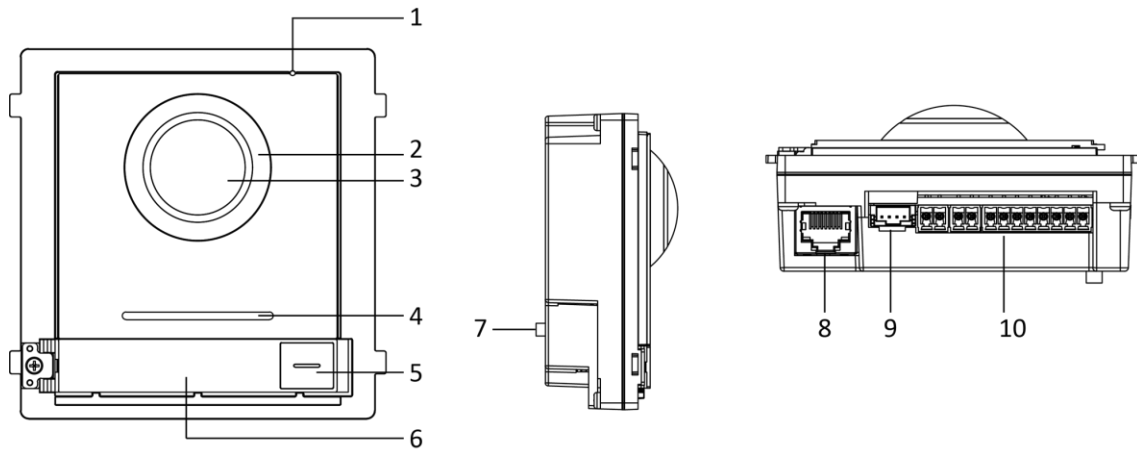

Audio parameters	WDR	Supported
	Anti-flicker	50 Hz, 60 Hz
	Field of view	Horizontal : 180° Vertical : 96°
	Audio input	Built-in omnidirectional microphone
	Audio output	Built-in omnidirectional (more than 85 dB within 20 cm)
	Audio compression standard	G.711 U
	Audio compression rate	64 Kbps
	Audio quality	Noise suppression and echo cancellation
Light supplement	Light supplement mode	IR supplement
Network parameters	Ethernet	10/100 Mbps self-adaptive Ethernet
	Network protocol	TCP/IP, RTSP
Alarm parameters	Tampering alarm	1
	Module-connecting	1
Interfaces	I/O input	4
	Debug	1
	Relay	2 (30 V, 1 A)
	Physical button	1
	Power supply	12 VDC/PoE (IEEE 802.3af)
General	Power consumption	≤10 W
	Working temperature	- 40 °C to 60 °C (- 40 °F to 140 °F)
	Working humidity	10% to 95%
	IP protection level	IP65
	Installation	Flush mounting, surface mounting
	Dimensions (W × H × D)	98 mm × 99.8 mm × 43.9 mm (3.86" × 3.93" × 1.73")

Typical Application

Physical Interface

Indoor Station

No.	Description	No.	Description
1	Screen	5	TF Card Slot
2	Microphone	6	Alarm Terminal
3	Network Interface	7	Reserved
4	Loudspeaker	8	Power Terminal

Door Station