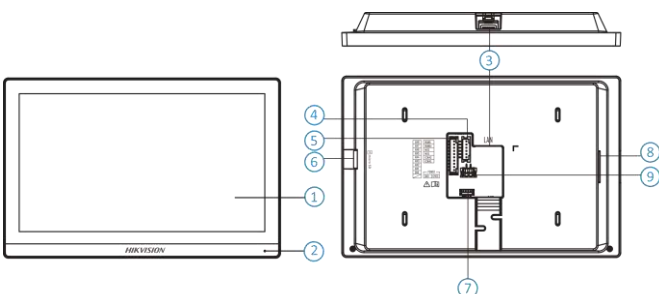

## Key Feature

- New UI V2.0: User friendly design
- 7-inch colorful touch screen with resolution 1024 × 600
- Standard PoE
- Stores messages and capture pictures in the TF card
- Remote unlocking via the client software or the mobile client
- Views live videos of door stations and linked cameras

## Physical Interface

No.	Description	No.	Description
1	Screen	6	TF Card Slot
2	Microphone	7	Debugging Port
3	Network Interface	8	Loudspeaker
4	RS-485 Terminal (Reserved)	9	Power Supply Terminal
5	Alarm Terminal		

### System parameters

Operating system	Embedded Linux operation system
ROM	32 MB

RAM	128 MB
CPU	Embedded processor
<b>Display parameters</b>	
Screen size	7-inch colorful TFT screen
Operation method	Capacitive touch screen
Type	Colorful TFT screen
Resolution	1024 × 600
<b>Video parameters</b>	
Lens	/
Resolution	/
FOV	/
WDR	/
Video compression standard	/
Focal length	/
<b>Audio parameters</b>	
Audio compression standard	G.711 U, G.711 A
Audio input	Built-in omnidirectional microphone
Audio output	Built-in loudspeaker
Audio compression bitrate	64 Kbps
Audio quality	Noise suppression and echo cancellation
Volume adjustment	Adjustable

Capacity	
Event capacity	200
Notice capacity	16
Linked indoor extensions capacity	5
Network parameters	
Communication protocol	TCP/IP, SIP, RTSP
Wired network	10/100 Mbps self-adaptive
Wi-Fi standard	Wi-Fi 802.11 b/g/n
Bluetooth version	/
3G/4G standard	/
Zigbee	/
Device interfaces	
Alarm input	8-ch alarm inputs
Network interface	1 RJ-45 10/100 Mbps self-adaptive
TAMPER	/
RS-485	1
USB	/
TF card	Max to 128 G
Alarm output	2
Power interface	1
General	
Button	0
Installation	Wall mounting, table mounting
Indicator	0
Weight	With package: 683 g Without package: 355 g
Protective level	/
Working temperature	-10 ° C to 50 ° C (14 ° F to 122 ° F)
Working humidity	10% to 90%
Dimensions	175 mm × 113.5 mm × 21 mm (6.9" × 4.5" × 0.83")
Battery	/
Application environment	Indoor
Power consumption	≤ 8 W