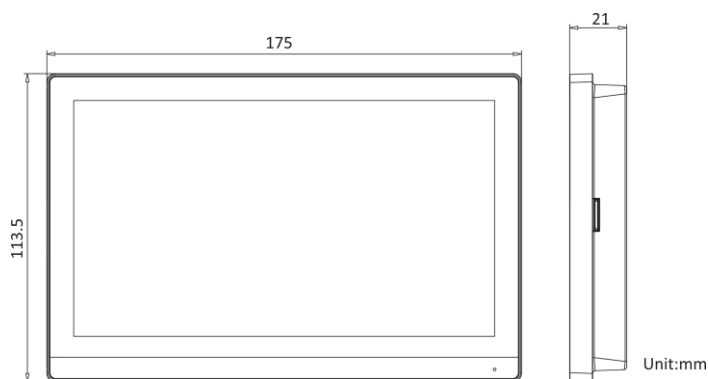

Capacity	
Event capacity	200
Notice capacity	16
Linked indoor extensions capacity	5
Network parameters	
Communication protocol	TCP/IP, SIP, RTSP
Wired network	10/100 Mbps self-adaptive
Wi-Fi standard	Wi-Fi 802.11 b/g/n
Bluetooth version	/
3G/4G standard	/
Zigbee	/
Device interfaces	
Alarm input	8-ch alarm inputs
Network interface	1 RJ-45 10/100 Mbps self-adaptive
TAMPER	/
RS-485	1
USB	/
TF card	Max to 128 G
Alarm output	2
Power interface	1
General	
Button	0
Installation	Wall mounting, table mounting
Indicator	0
Weight	With package: 683 g Without package: 355 g
Protective level	/
Working temperature	-10 ° C to 50 ° C (14 ° F to 122 ° F)
Working humidity	10% to 90%
Dimensions	175 mm × 113.5 mm × 21 mm (6.9" × 4.5" × 0.83")
Battery	/
Application environment	Indoor
Power consumption	≤ 8 W

Language	English, French, Portuguese (Brazil), Spanish, Russian, German, Italian, Polish, Arabic, Turkish, Vietnamese, Hungarian, Dutch, Romanian, Czech, Bulgarian, Ukrainian, Croatian, Serbian, Greek, Portuguese, Slovak

Available Model

DS-KH6350-WTE1

Dimension