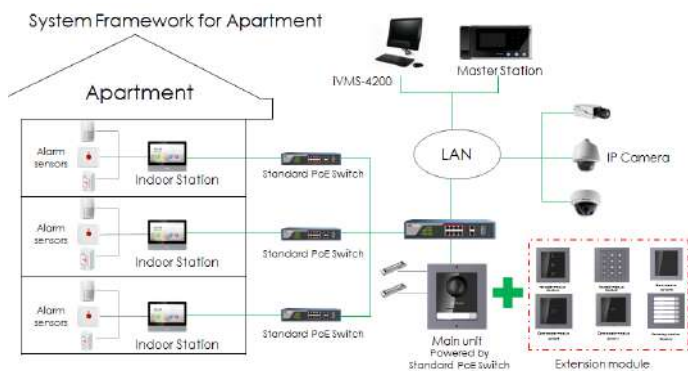

### Key Feature

- New UI V2.0: User friendly design
- 7-inch colorful touch screen with resolution 1024 × 600
- Standard PoE
- Stores messages and capture pictures in the TF card
- Remote unlocking via the client software or the mobile client
- Views live videos of door stations and linked cameras
- Supports wireless network

### Typical Application

CB	IEC 60950-1:2005 (Second Edition) + Am 1:2009 + Am 2:2013
FCC-SDOC	47 CFR Part 15, Subpart B
FCC-ID	47 CFR Part 15, Subpart B
C-TICK(EMC)	AS/NZS CISPR 32:2015
C-TICK(RF)	AS/NZS 4268:2017
UL	UL 60950-1 & CAN/CSA C22.2 No. 60950-1-07, Information Technology Equipment – Safety – Part 1: General Requirements
IC(EMC)	ICES-003:Issue 6
IC(RF)	RSS-247 Issue 2, February 2017, RSS-Gen Issue 5, April 2018
ROHS	2011/65/EU
REACH	Regulation (EC) No 1907/2006
WEEE	2012/19/EU

## Appearance and Interfaces

No.	Description	No.	Description
1	Screen	6	TF Card Slot
2	Microphone	7	Alarm Terminal
3	Debug Port	8	Reserved
4	Network Interface	9	Power Supply
5	Loudspeaker		