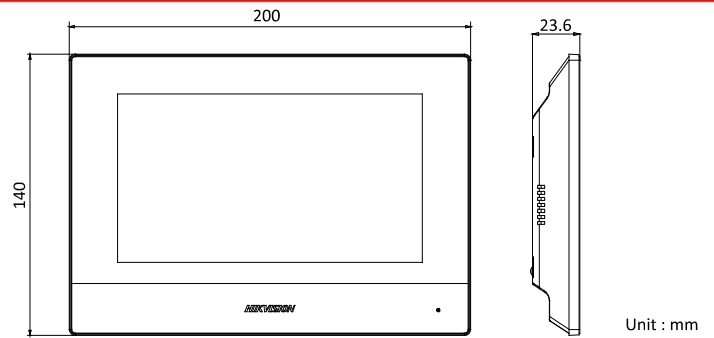

## Specification

System parameters	
Memory	128 MB
Flash	32 MB
Operation system	Embedded Linux operation system
Display parameters	
Display screen	7-inch colorful TFT screen
Display resolution	1024 × 600
Operation method	Capacitive touch screen
Audio parameters	
Audio input	Built-in omnidirectional microphone
Audio output	Built-in loudspeaker
Audio compression standard	G.711 U
Audio compression rate	64 Kbps
Audio quality	Noise suppression and echo cancellation
Network parameters	
Wired network	10/100 Mbps self-adaptive
Wireless network	Wi-Fi 802.11 b/g/n
Network protocol	TCP/IP, SIP, RTSP
Network interface	1 RJ-45 10/100 Mbps self-adaptive
Alarm input	8-ch alarm inputs
Relay output	2
TF card	Max to 32 G, SD 2.0 or lower version
RS485	1
General	
Power supply	IEEE802.3af, standard PoE 12 VDC/1 A
Power consumption	≤ 6 W
Working temperature	-10 °C to 55 °C (14 °F to 131 °F)
Working humidity	10% to 90%
Dimensions	200 mm × 140 mm × 15.1 mm (7.9" × 5.5" × 0.6")
Weight	683 g (with packaging) 355 g (without packaging)

## Dimension