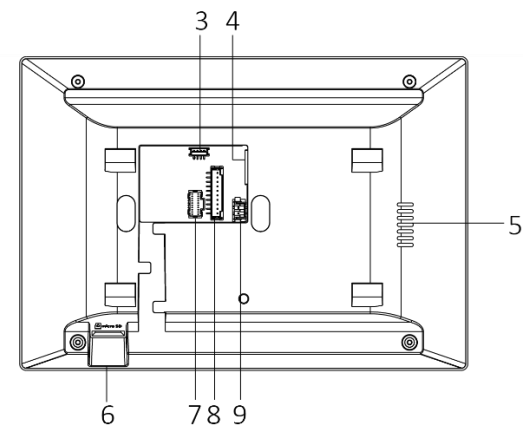

Appearance and Interfaces