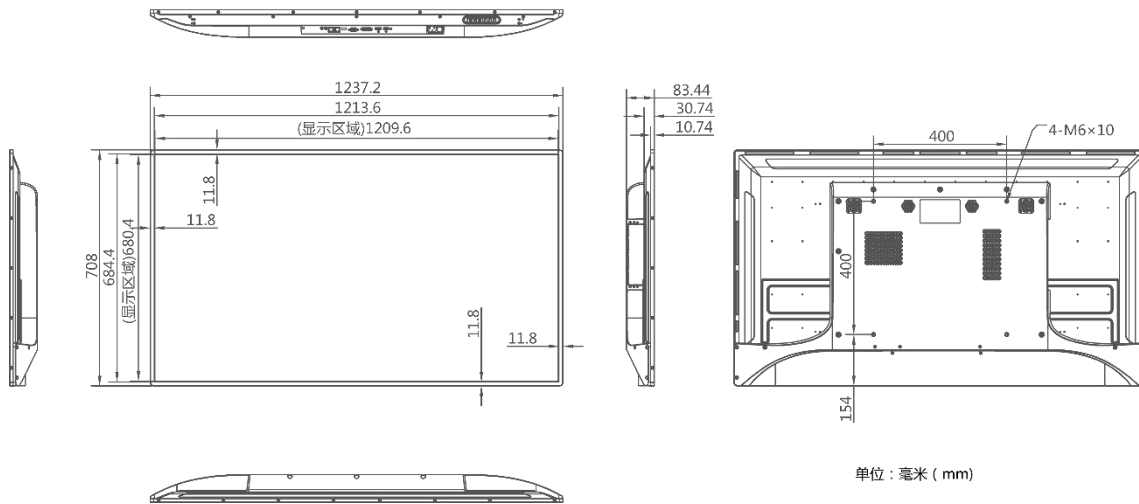

▪ Specification

	Model	DS-D5055UC-C
Display	Screen Size	54.6 inch
	Active Display Area	1209.6 (H) mm × 680.4 (V) mm
	Resolution	3840 × 2160
	Backlight	D-LED
	Pixel Pitch	0.315 (H) mm × 0.315 (V) mm
	Brightness	450 cd/m ²
	Viewing Angle	178° (H) / 178° (V)
	Color Depth	10 bit, (8bit+FRC)
	Contrast Ratio	5700 : 1
	Response Time	6.5 ms
	Refresh Rate	60 Hz
	Haze	Haze 2%, 3H
	Reliability	7 × 24 H
	Color Gamut	72% NTSC
Interface	Video & Audio Input	HDMI2.0 × 1, DP1.2 × 1, VGA × 1, Audio in × 1
	Video & Audio Output	Speaker (8Ω 5W) × 2, Audio-Out × 1
	Data Transmission Interface	USB 2.0 × 1
	Control Interface	RS232-In × 1, RS232-Out × 1
Power	Power Supply	100~240 VAC, 50/60Hz
	Power Consumption	≤ 145 W
	Standby Consumption	≤ 0.5 W
Working Environment	Working Temperature	0°C to 40 °C (32 °F to 104 °F)
	Working Humidity	10% to 80% RH (Non-Condensing)
	Storage Temperature	-20 °C to 60 °C (-4 °F to 140 °F)
	Storage Humidity	5% to 90% RH (Non-Condensing)
General	Casing Material	Plastic
	VESA	400 mm × 400 mm, (4 x M6 - 10 mm)
	Bezel Width	11.8 mm (top/left/right/bottom)
	Product Dimensions (W × H × D)	1237.2 (W) mm × 708 (H) mm × 83.44 (D) mm(48.71" × 27.87" × 3.29")
	Package Dimensions (W × H × D)	1402 mm × 856 mm × 217 mm (55.20" × 33.70" × 8.54")
	Net Weight	16.2 ± 0.5 kg (35.7 ± 1.1 lb)
	Gross Weight	21.4 ± 0.5 kg (47.2 ± 1.1 lb)
	Packing List	Monitor × 1 , Remote control × 1 , Quick start guide (multilingual) × 1 , EU energy efficiency label × 1 , 1.5-meter power cable × 1 , Screw pack × 1

Dimension

302504049
302504406

▪ **Accessory**

▪ Optional

DS-DM1940W
Wall-mounted
Bracket

Distributed by

HIKVISION®

Headquarters