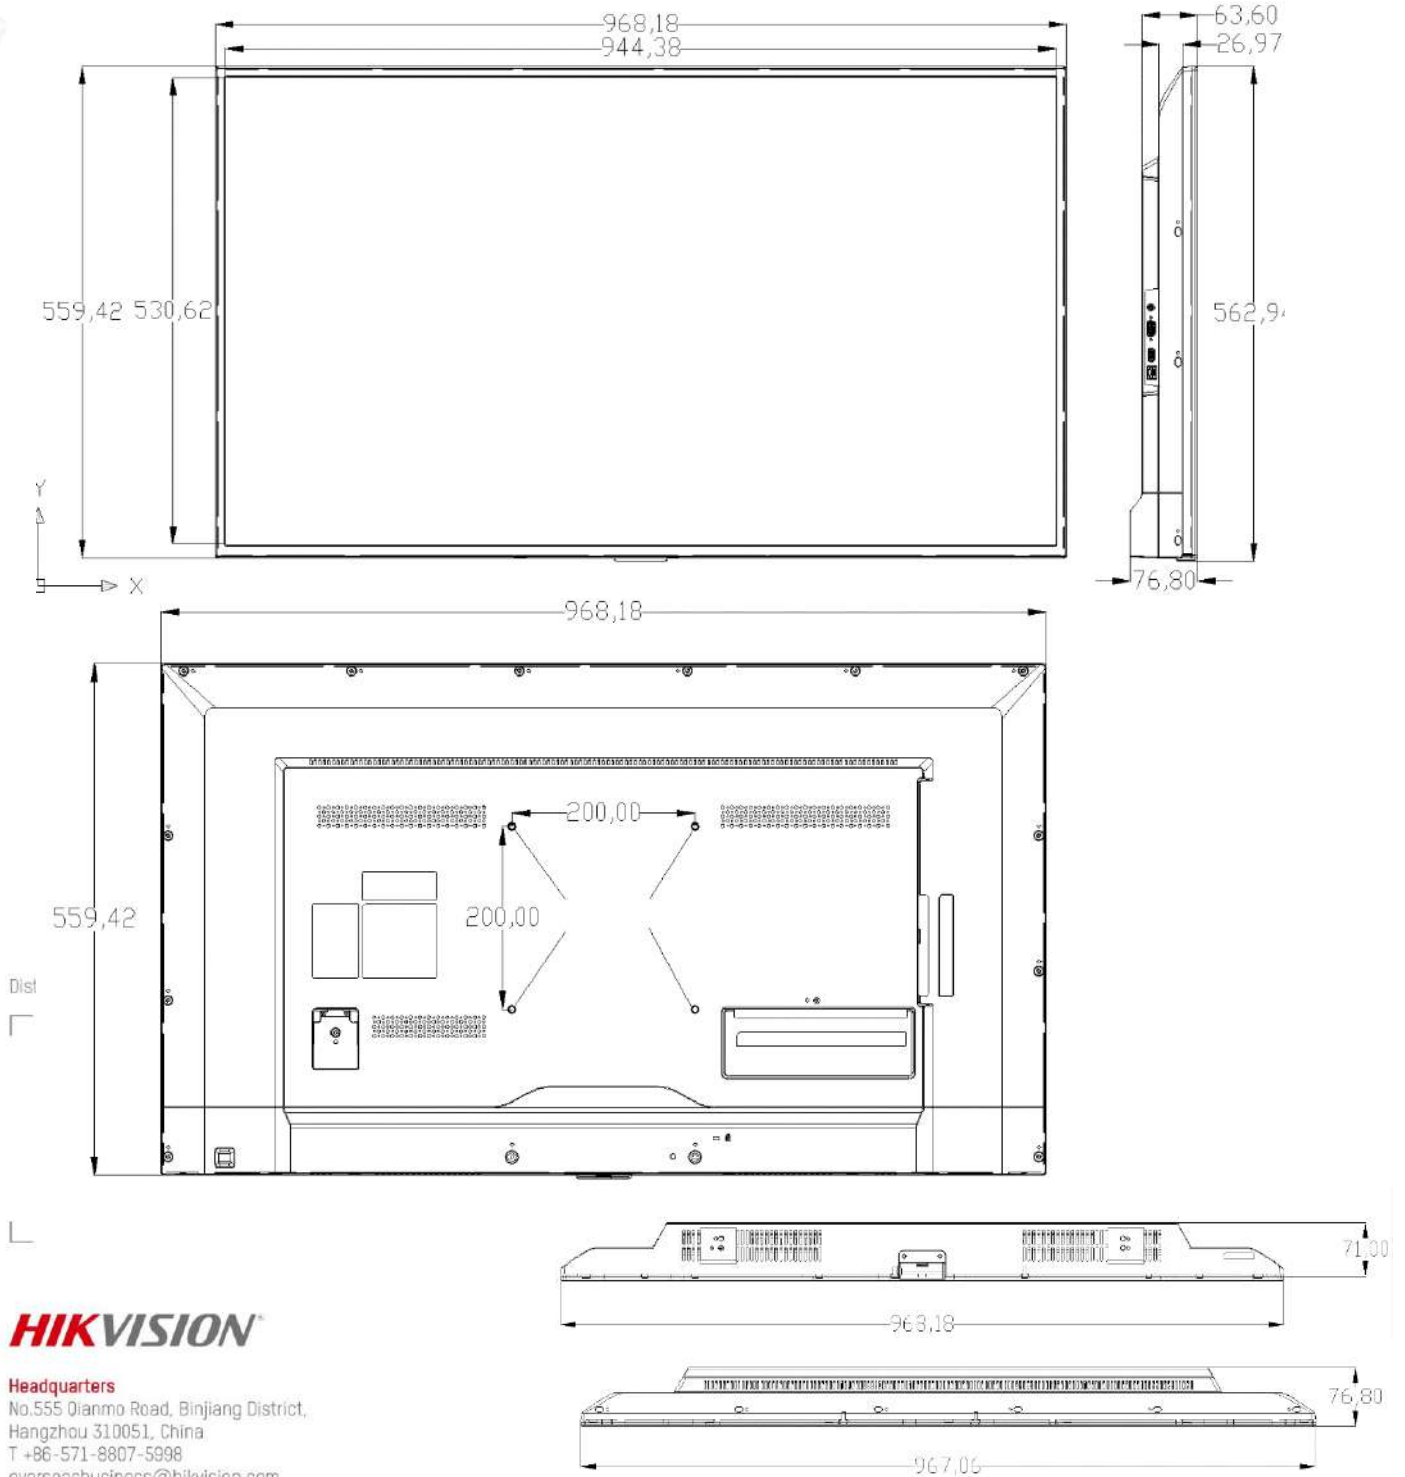

### Interfaces

NO.	Description
1	HDMI
2	VGA
3	VGA Audio In

## Specifications

<b>Model</b>	DS-D5043QE	
<b>Backlight</b>	D-LED Backlight	
<b>Screen Size</b>	42.5 inch	
<b>Pixel Pitch</b>	0.49(H)mm * 0.49(V) mm	
<b>Max Resolution</b>	1920 * 1080 @60Hz	
<b>Brightness</b>	360 cd/m <sup>2</sup> (typ.)	
<b>Contrast</b>	1200:1(typ.)	
<b>Response Time</b>	8ms	
<b>Color</b>	16.7M	
<b>Active Area</b>	940.896 (H) × 529.254(V) mm	
<b>Viewing Angle</b>	Horizontal 178°, Vertical 178°	
<b>Interfaces</b>	HDMI	1
	VGA	1
	Audio In	1
<b>Power Supply</b>	100 to 240 V AC, 50/60Hz	
<b>Power Consumption</b>	≤75W	
<b>Standby Power Consumption</b>	0.5W	
<b>Loudspeaker</b>	5W * 2	
<b>Working Temperature</b>	5°C ~ 40°C	
<b>Working Humidity</b>	20 - 80%RH(No Condensation)	
<b>Storage Temperature</b>	-20°C ~ 60°C	
<b>Storage Humidity</b>	10 - 90%RH(No Condensation)	
<b>Color of Casing</b>	Black	
<b>VESA</b>	M4 200mm*200mm	
<b>Dimensions(W*H*D)</b>	968.18mm*562.99mm*76.8mm	
<b>Packing Dimensions(W*H*D)</b>	1065mm*678mm*163mm	
<b>Gross Weight</b>	11.1Kg	
<b>Net Weight</b>	8.2Kg	
<b>Accessories</b>	Power cord	1
	Battery	1
	Remote Control	1
	User manual	1
	HDMI cable	1
<b>Bracket</b>	Pedestal	Contain 1
	Wall mounted	DS-DM4255W
<b>*Note</b>	All specifications mentioned above are subject to the actual product	

## Dimensions (unit: mm)