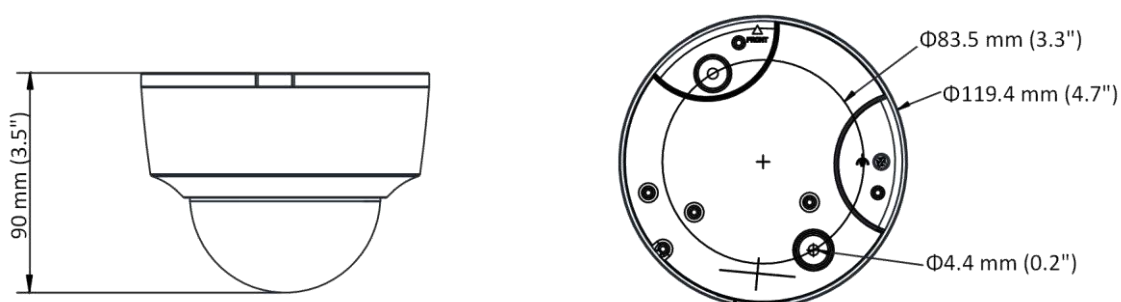

Level	Description
Top-level protection	Hikvision products at this level are equipped for use in areas where professional anti-corrosion protection is a must. Typical application scenarios include coastlines, docks, chemical plants, and more.
Moderate protection	Hikvision products at this level are equipped for use in areas with moderate anti-corrosion demands. Typical application scenarios include coastal areas about 2 kilometers (1.24 miles) away from coastlines, as well as areas affected by acid rain.
No specific protection	Hikvision products at this level are equipped for use in areas where no specific anti-corrosion protection is needed.

Dimension

Accessory

DS-1280ZJ-DM46
Junction Box