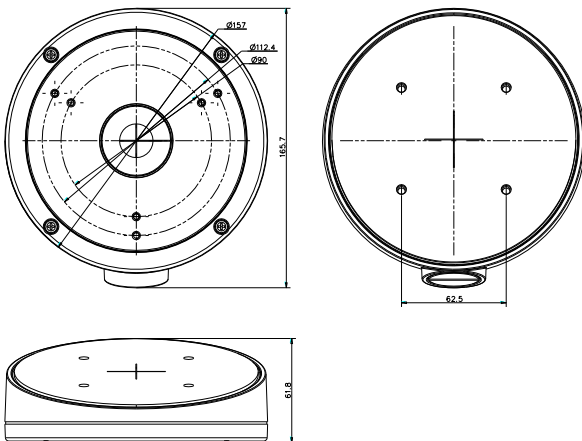

DS-1281ZJ-M

Inclined Ceiling Mount Bracket for Dome Camera

Features:

- Aluminum alloy material with surface spray treatment
- Waterproof design

Dimension:

Order Model:

DS-1281ZJ-M

Parameter:

Model	DS-1281ZJ-M
Parameters	Inclined Ceiling Mount Bracket for Dome Camera
Appearance	Hikvision White
Material	Aluminum Alloy
Dimension	Φ 157×165.5×60mm
Weight	586g

Notice:

- The bracket should be installed on flat wall
- Waterproof rubber is necessary for outdoor application
- The wall must be capable of supporting over 3 times as much as the total weight of the camera and the mount.
- The maximum load capacity of the bracket is **4.5KG**

Note: The actual dome camera may vary from the picture above.