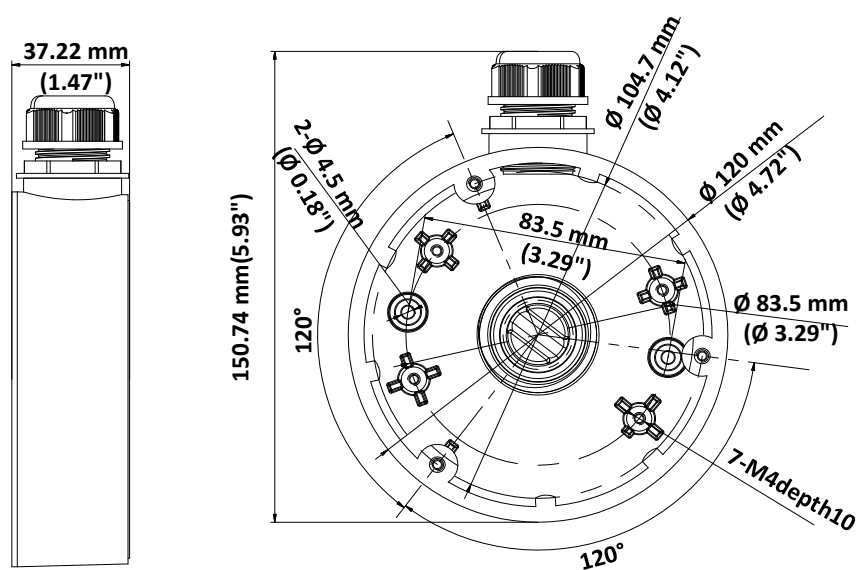

DS-1280ZJ-DM46

Junction Box

Feature

- Aluminum alloy material with surface spray treatment
- Supports bottom outlet, and side outlet
- Applies to both indoor conditions, and outdoor conditions

Dimension

Available Model

DS-1280ZJ-DM46

Parameter

Model	DS-1280ZJ-DM46
Parameters	Junction Box
Appearance	Hikvision White
Material	Aluminum Alloy
Dimension	$\phi 120$ mm \times 37.2 mm ($\phi 4.72$ " \times 1.46")
Weight	250 g (0.55 lb.)

Note

- The junction box should be installed on the flat surface.
- Waterproof rubber is necessary for the outdoor application.
- The wall must be capable of supporting at least 3 times as much as the total weight of the camera and the junction box.
- The junction box's maximum load capacity is 4.5 kg (9.92 lb.).