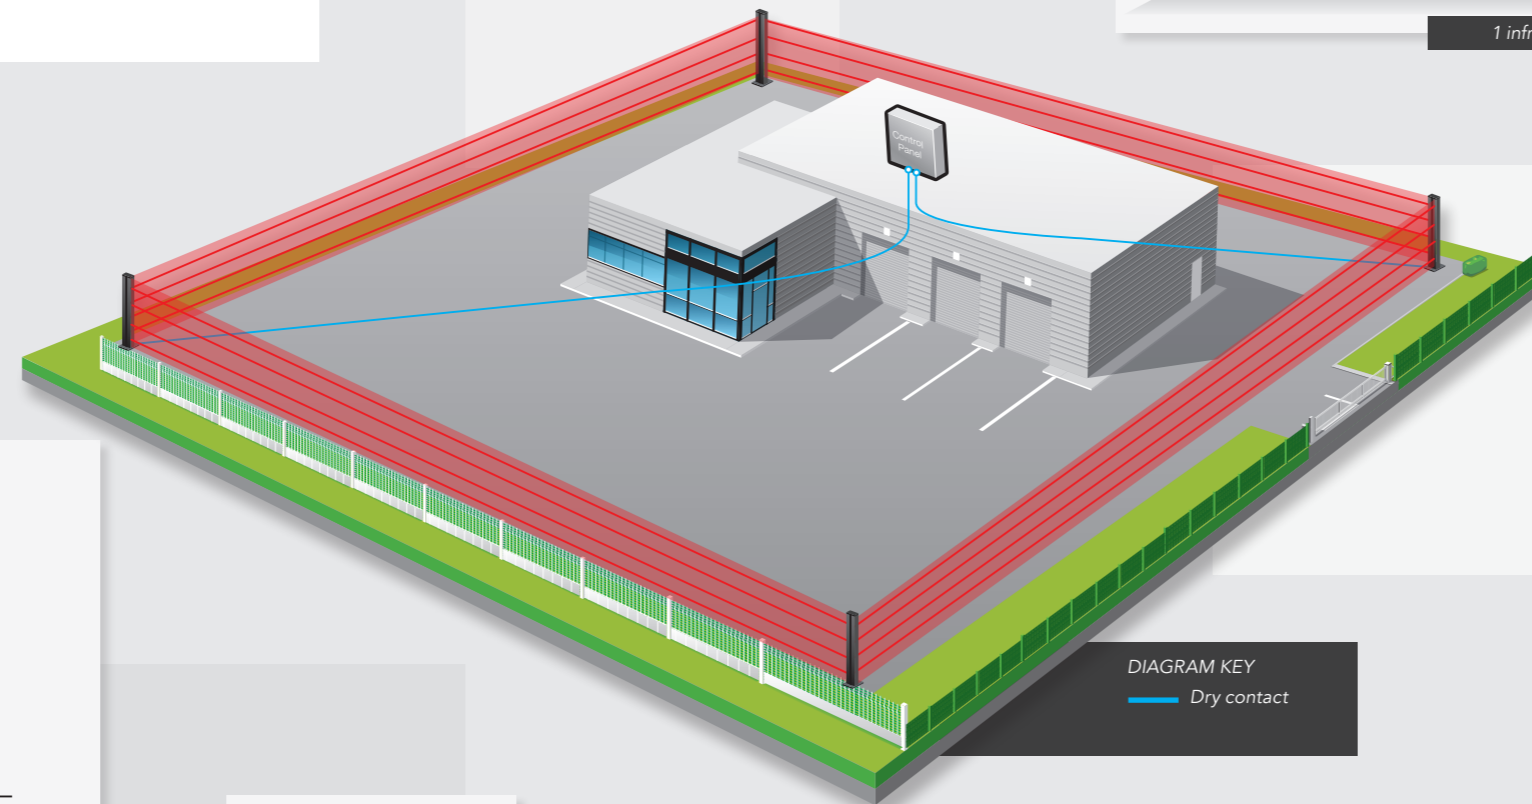

## SIMPLIFIED CONFIGURATION

- **Simple and time-saving installation and configuration** thanks to integrated alignment feedback: cells can be aligned by 1 person
- **Easy and reliable alignment:** with the audio (buzzer) and visual (LED) indicator tool
- **No interference between barriers:** 4 selectable channels

## ADAPTABILITY

- **Adapts to various site configurations:** 2 envelopes available
- **Specific applications available:** outrigger, wall top, façade