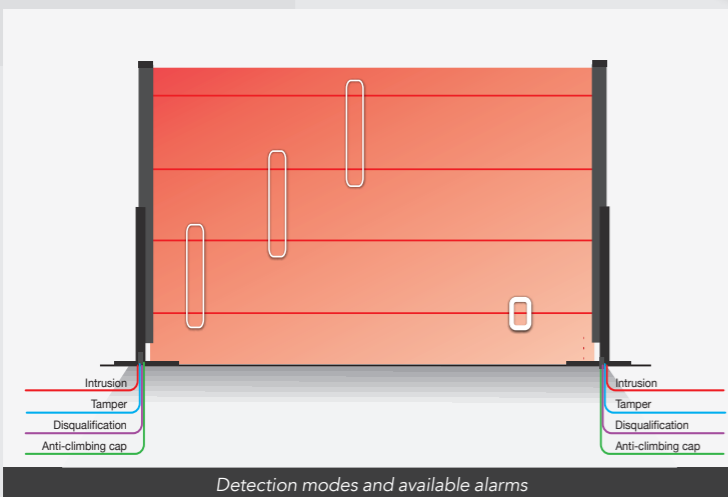

HIGHLY RELIABLE INFRARED

- **33 years' experience** in infrared technology
- **Intruder size filtering using several simultaneous detection modes:** bottom beam mono-detection and dual-detection
- **Intruder speed filtering: alarm timing**
- Combination of the two filters: **reduction in number of unwanted alarms**

SIMPLIFIED CONFIGURATION

- **Simple and time-saving installation and configuration** thanks to integrated alignment feedback: cells can be aligned by 1 person
- **Easy and reliable alignment:** with the audio (buzzer) and visual (LED) indicator tool
- **No interference between barriers:** 4 selectable channels

ADAPTABILITY

- **Adapts to various site configurations:** 2 envelopes available
- **Specific applications available:** outrigger, wall top, façade

EASY INSTALLATION AND MAINTENANCE

- **Simple cabling:** alarm contacts available in every column
- **Dual-function column:** simultaneous integration of transmitter (Tx) and receiver (Rx) functions
- **Cost-effective solution:** quick and easy maintenance (1 model of column for the entire perimeter)

MAXIBUS UNIVERSAL COMPATIBLE

OPTIMISED ALARM MANAGEMENT...

- **Centralisation of all system alarms** to a single point
- **Remote access to products:** configuration and maintenance
- **Embedded** web server
- **Time and date stamped history** of alarm events

...DESIGNED FOR SIMPLIFIED INTEGRATION ON ALL YOUR SITES

- **Integration with VMS**
- **Easy integration:** API available
- **Secure** data transmission: 802.1X, TLS...
- **Various** alarm transmission protocols: ModBus, API
- **Dry contact** outputs: up to 136 relays