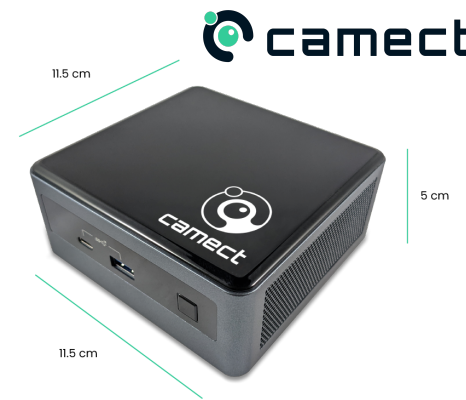

Camect 96

Unmatched Alert Quality • Video Monitoring • Intelligent Search

-  Best-in-class Camect AI
-  Accurate alerts for 30+ objects
-  Less than 1% false alarms
-  100% local recording & analytics
-  Secure remote access w/o VPN
-  Continuous recording
-  Time-lapse replay
-  Intuitive user interface
-  Very low power consumption
-  Open platform
-  Fast video search
-  Easy setup

Device Specifications

4 TB or 8 TB SSD internal storage
 40 Watts typical power consumption
 Intel Chipset, 16 GB RAM
 Up to 96 MP processing
 2 x 1 Gig Network Cards

Objects Detected

Person
 Car, Truck, Pickup, Bus, Bicycle, Motorcycle
 UPS, USPS, FedEx, DHL, DPD, Amazon, Royal Mail
 Cat, Dog, Deer, Bird, Fox, Skunk, Raccoon, Bear, Unknown Animal
 Squirrel, Fly, Mouse, Spider, Rabbit, Unknown Small Animal