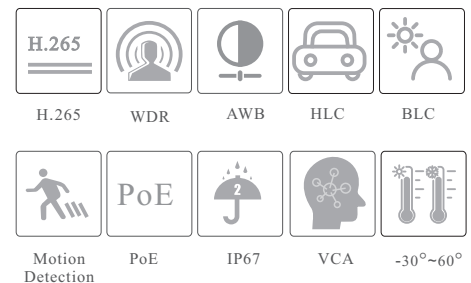

CAMERA

## 4MP IR Water-proof Turret Network Camera

- H.265 /H.264/MJPEG coding
- Max.resolution: 4MP ( 2560 × 1440)
- ICR auto switch, true day / night vision
- 3D DNR, WDR, HLC, BLC, smart IR, etc.
- 30~50m IR night view distance
- Built-in micro SD card slot, up to 256GB
- 1CH built-in MIC; 1CH audio input
- DC12V/PoE power supply
- IP 67 ingress protection
- Support three streams
- Support remote monitoring by smart phones& tablet PCs with iOS and Android OS
- Intelligent analytics