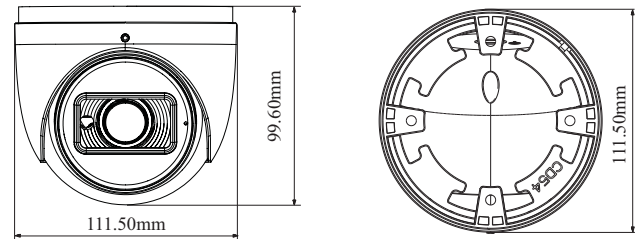

Others	
Power Supply	DC12V/PoE
Power Consumption	< 8W
Operating Environment	- 30 °C ~ 60 °C (-22°F~140°F);Humidity: less than 95 % (non-condensing)
Storage Environment	- 30 °C ~ 65°C (-22°F~149°F), Humidity: less than 95 % (non-condensing)
Dimensions (mm)	Ø 111.5 × 99.6
Weight (net)	Approx. 0.65KG
Installation	Ceiling mounting; Wall mounting
Certificate	CE, FCC
Environmental Protection	Complies with Directive EU RoHS, WEEE(2012/19/EU) , directive 94/62/EC and REACH(EC1907/2006)

DIMENSIONS